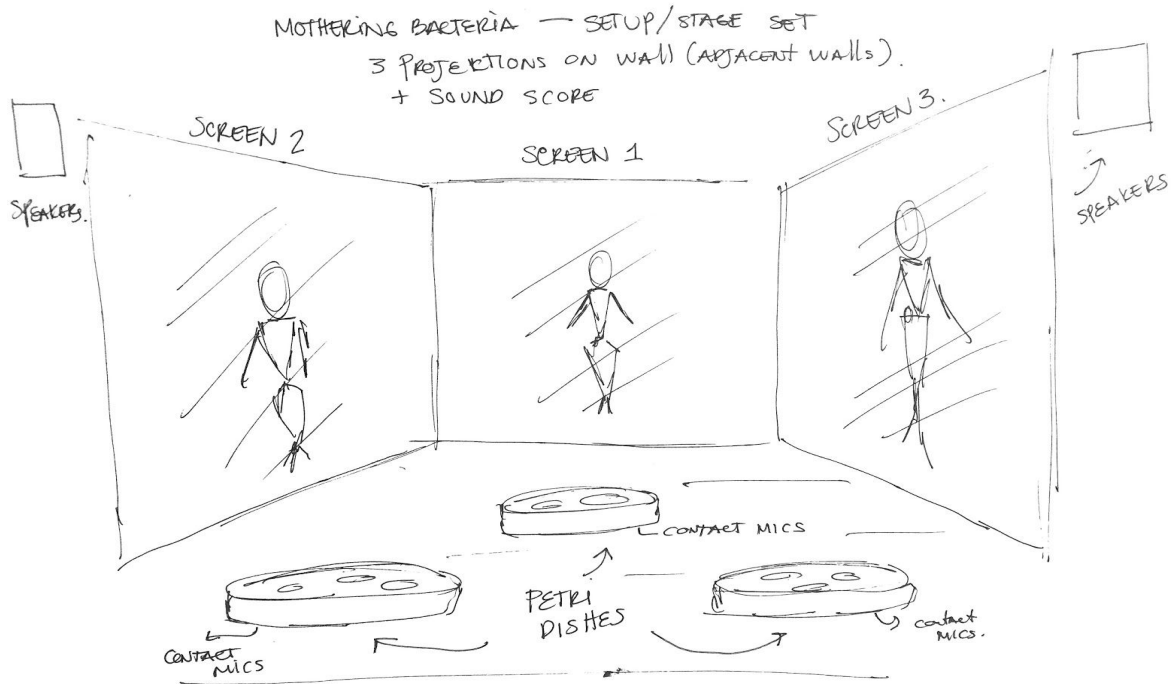

**Technical Rider**

**Provided by artists**

- 3 X petri dishes with lights
- 3 X video files
- 3 X performers

**Provided by exhibition**

- Soft lights focused down in the middle of the room onto the 3 Petri dishes.
- 3 Projectors, preferably short throw
- Speakers/Monitors

**Space Requirements** (i.e. controlled lighting, light, etc.).

- Room size - minimum of 19 feet
- Room is okay with direct lighting from above
- The walls can be painted white

**Stage Plan**

Figure 4. Sketch of installation, 2018.

**Setup time (approx.)**

1 day

**Onsite support requirements**

Power

1 volunteer to help with installation of work and turn on and off projections daily